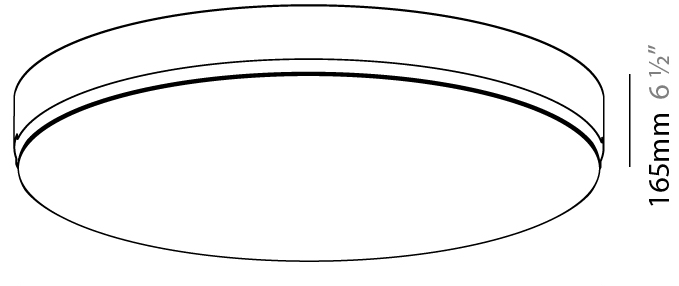

GENERAL

Series: Sign
Brand: Prolicht
Division: Architectural
Mounting Type: Trimless
Mounting Location: Ceiling
Subcategory: Ambient

PHYSICAL

Shape: Round
Diameter (mm): 630
Diameter (in): 24 13/16
Height (mm): 165
Height (in): 6 1/2
Light Distribution: Direct
Weight (kg): 8.3
Weight (lbs): 18.298
Diffuser: PMMA - Opal
Fixture Material: Extruded Aluminum / Steel
Cut-out Measurements: 655mm / 25 13/16"
Upon Request: Unique Sizes Unique Ceiling Thickness Unique Mounting Depth Spot Inserts

ELECTRICAL

Lamp Type: LED (Zhaga Standard)
Input Wattage (W): 66.5
Total Output Wattage (W): 57
[Dimming: Tri-Mode (Non-Dimming and Phase Dimming (120Vac only) and 0-10V Dimming)](#)
Driver Included: Yes
Driver Location: Integrated
Driver Type: Constant Current - Universal
Driver Class: Class 2
Input Voltage (V): 120 - 277
Constant Current (MA): 500

LED

[Color Temperature (°K): 2700 / 3000 / 3500 / 4000](#)
Max. Delivered Lumen (lm): 5535 / 6194 / 6358 / 6594
Nominal Lumen (lm): 7410 / 8292 / 8512 / 8828
CRI: >80 CRI
Efficiency (%): 65% (5mm Perspex)|74%
Lamp Life (hrs): 50000
Upon Request: RGB-W Tunable White Special Color Temperature CRI90

OPTICAL

RATINGS AND CERTIFICATIONS

Certified By: Certified for North American Standards
IP rating: IP20

Ø 630mm 24 13/16"

165mm 6 1/2"